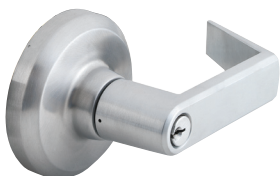

AVAILABLE PRODUCTS

LEVERSETS