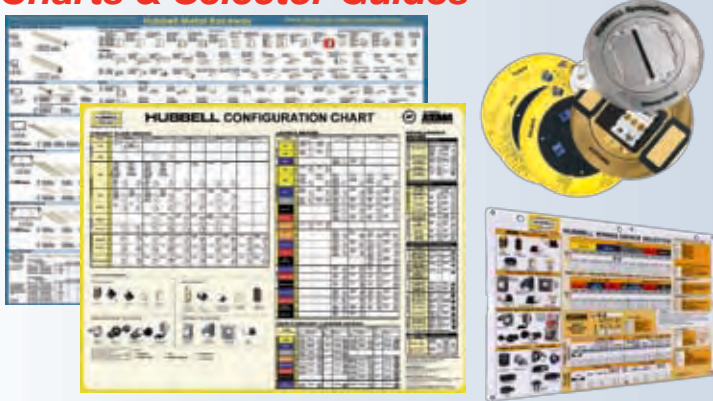

See Grainger Catalog or Website for Additional Configurations

2XB81

4HD21

Ground Fault Protection – Personnel Protection

(Page 515 - Catalog 399)

Description	Hubbell #	Grainger#
15A 125V, LED GFCI Receptacle, Ivory	GF15IL	2XB81
20A 125V, LED GFCI Receptacle, Ivory	GF20IL	2XB84
20A 125V, LED, Faceless GFCI Receptacle, Ivory	GFBF20IL	2XB92
15A 125V, Tamper Resistant GFCI Receptacle, Ivory	GFR5262ITR	1ZPG2
20A 125V, Tamper Resistant GFCI Receptacle, Ivory	GFR5362ITR	1ZPH5
15A 125V, GFCI Plug, Black	GFP5266C	4HD20
15A 125V, GFCI Plug, Yellow	GFP5266CY	4HD21

See Grainger Catalog or Website for Additional Configurations

5LY80

Hubbell Has Your *Electrical Solutions...*

SERVICES OFFERED.....No CHARGE!

Literature (Available Electronically)

Charts & Selector Guides