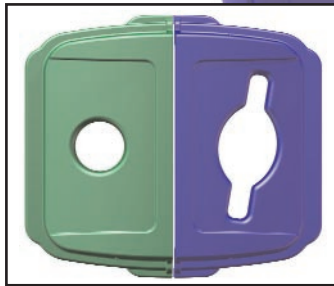

Top view of lid design

Recycle Stations

These high capacity recycle stations utilize color-coded lids to promote and encourage users to sort their recyclables! Trilingual Material ID Labels make sorting easy, and allow the customer to customize a program to their facility. Two 23 gallon rigid plastic liners allow convenient and efficient separation of recyclables for multi-stream collection - liners are easily removable for cleaning and emptying.