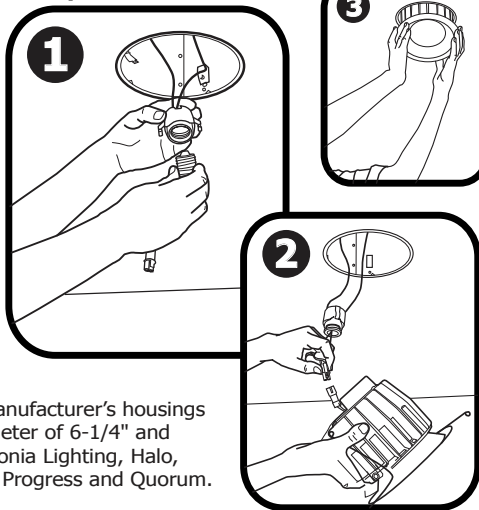

Before you Start

Easy Installation

Fits most commonly installed 6" manufacturer's housings that have a minimum internal diameter of 6-1/4" and internal height of 7", including Lithonia Lighting, Halo, Juno, Portfolio, Thomas, Lightolier, Progress and Quorum.