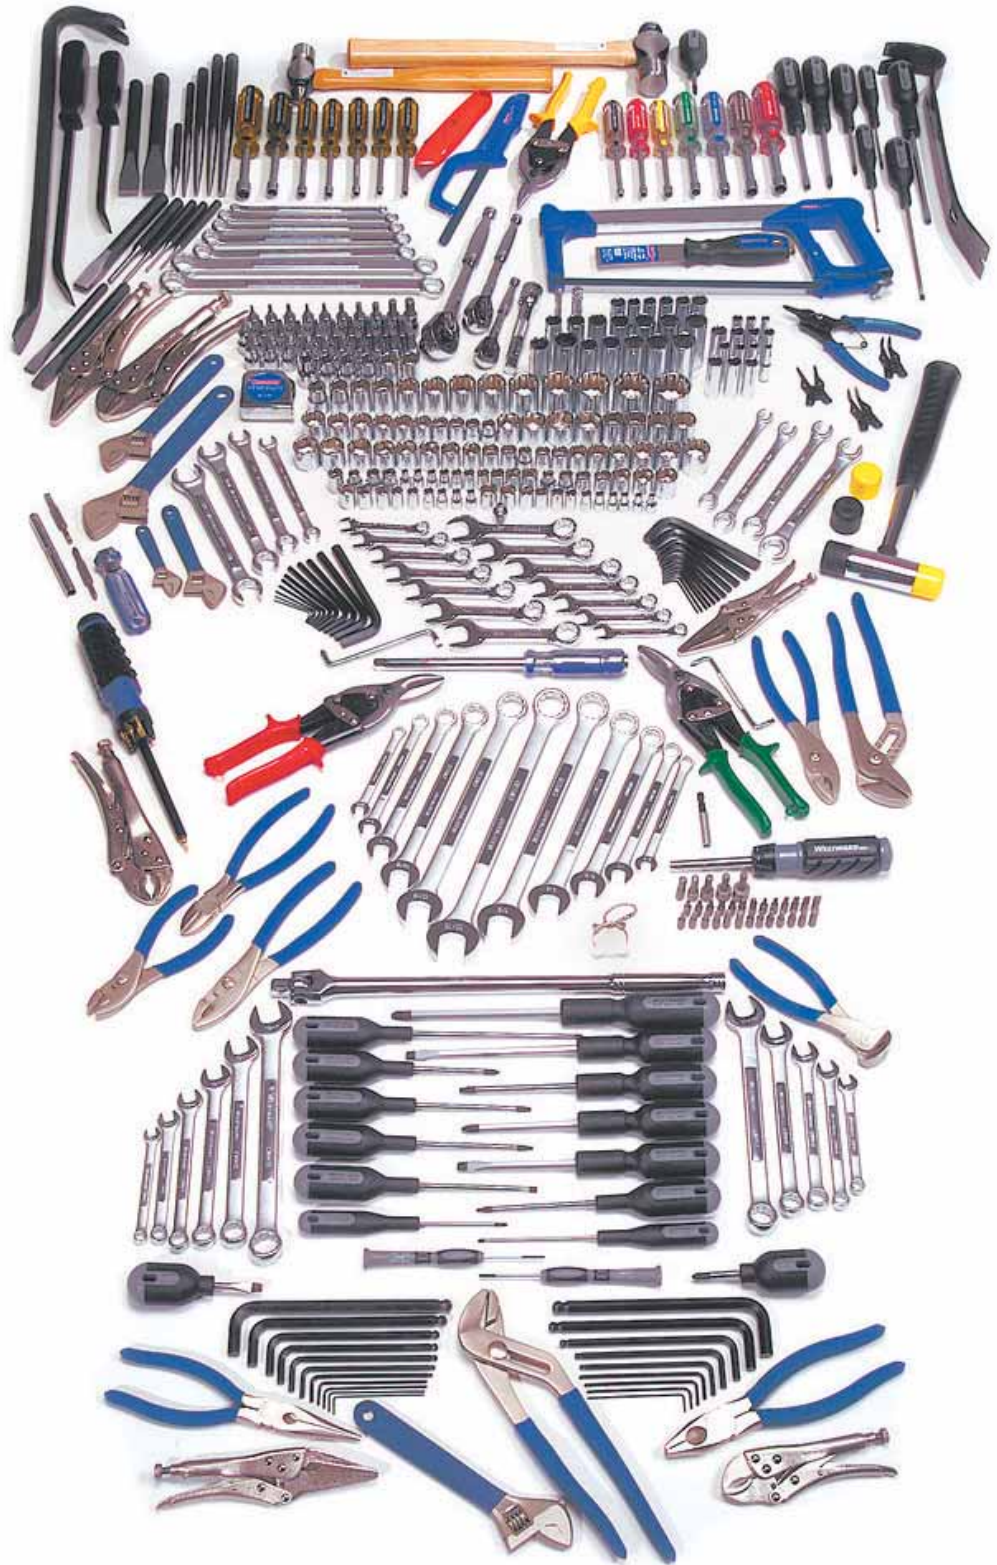

Item No.	Description	Price
3VB11	834-Pc. Master Set	\$1,972.00

WESTWARD

Exclusively from Grainger.

396-Piece Master Set

LIFETIME
GUARANTEE

Features 55 wrenches, 171 sockets,
3 striking tools and 15 pliers

Set Includes:

- 4YP78 204-Pc. Mechanics Tool Set—Contains 6 pt. and 12 pt. sockets, 130 sockets plus ratchets, extension bars, hex keys, bit sockets and wrenches
- 4YR29 8-Pc. Flare Nut Wrench Set
- 4YR24 14-Pc. Stubby Wrench Set
- 4YR19 7-Pc. Box End Wrench Set
- 4PL85 11-Pc. Combination Wrench Set, Metric
- 4PM08 2-Pc. Adj. Wrench Set, 8" & 10"
- 4YR87 2-Pc. Adj. Wrench Set, 4" & 6"
- 4YT01 4-Pc. Plier Set
- 4PM10 5-Pc. Locking Plier Set
- 4PL95 2-Pc. Slip Joint Plier Set
- 5MZ05 End Nipper
- 4YT02 4-Pc. Plier Set
- 4YP48 4-Pc. Snap Ring Tool Set
- 5MW51 5-1 Screwdriver
- 4YR51 2-Pc. Hacksaw Set
- 4YR71 20-Pc. Ball End Hex Key Set
- 4PM17 8-Pc. Slotted Screwdriver Set
- 4YR62 2-Pc. Ball Pein Hammer Set
- 4WX65 33-Pc. Ratcheting Bit Set
- 5MW90 Utility Knife
- 4PM06 3-Pc. Aviation Snap Set
- 4YP91 Tape Measure
- 4YP29 Putty Knife
- 4PM09 4-Pc. Pry Bar Set
- 4YR68 Soft Face Hammer
- 4YP42 Ratcheting Screwdriver
- 4PL89 14-Pc. Punch & Chisel Set
- 4YP44 20-Pc. Screwdriver Set
- 4YR85 7-Pc. Nutdriver Set, SAE
- 4YR86 7-Pc. Nutdriver Set, Metric

Item No.	Description	Price
3VB10	396-Pc. Master Set	\$852.00

Store your tools
in our durable
tool chests
and carts.

See pages
2-10.

307-Piece Master Set

**LIFETIME
GUARANTEE**

Features 59 wrenches, 171 sockets,
1 striking tool and 6 pliers